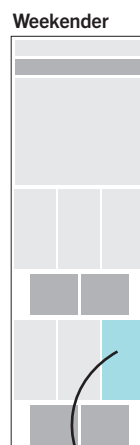

STANDARD LEADERBOARD (NEED BOTH DESKTOP & MOBILE SIZES)

- Desktop Leaderboard: 728w x 90h pixels
- Mobile Leaderboard: 320w x 50h pixels
- Expandable Leaderboard: Collapsed 728w x 90h pixels, Expanded 728w x 315h pixels, Fallback image 728w x 90h pixels

HOMEPAGE OR SECTION TAKEOVER

- Leaderboard, 1 Double Big Box & 3 Big Boxes

COMPANION

- 1 Leaderboard & 1 Big Box

FEATURED PARTNER

- Logo: Max. width: 150px, Max. height: 50px, min. 72 dpi. Accepted formats: .jpg/.png/.gif
- Headline copy: maximum 80 characters
- Brief intro summary: one sentence, maximum 120 characters
- Up to 3 images: 72 dpi (max), 1500w x 1000h pixels (min), .jpg,.png, .gif
- Edited body copy: maximum 500 words - copy should mimic the style and voice of editorial on site
- Please provide the web URL and any social media links that should be included in call-to-action
- Companion display ads to fill the ad spots on the article page - please send up to 3 of each size: 300w x 250h pixels, 728w x 90h pixels (desktop), 320w x 50h pixels (mobile)

RECOMMENDATIONS

Maximum 25 words and minimum 12-point font for legibility.

NEWSLETTER PRODUCTION SPECIFICATIONS

STANDARD LEADERBOARD

- 728w x 90h pixels

STANDARD BIG BOX

- 300w x 250h pixels

Weekender